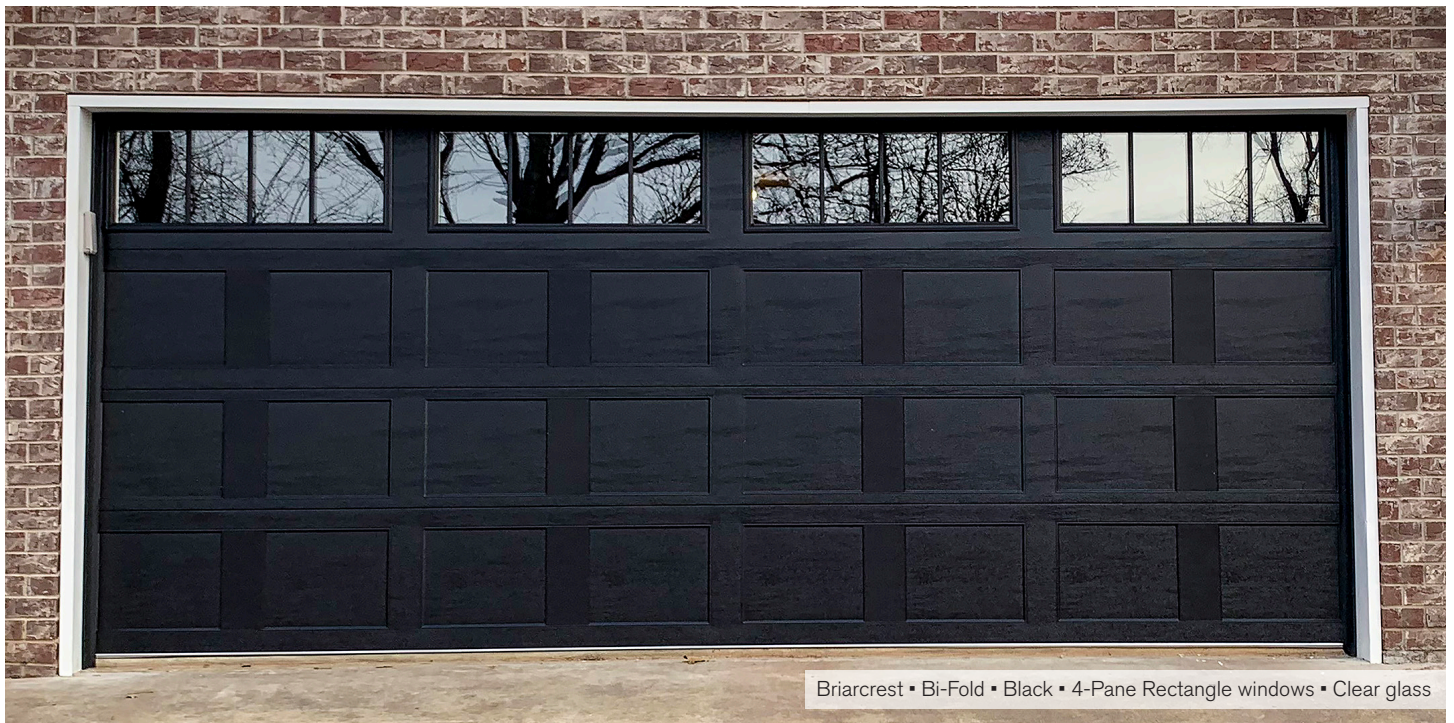

Briarcrest Collection

Briarcrest • Swing • Bronze • 4-Pane Arched windows • Clear glass

Carriage house style door featuring inlay patterns and extra large windows

Featuring

- 24" top section with extra large windows
- Recessed Smooth Ranch sections and carriage house inlays
- 2" (R18) section thickness
- 5 panel styles available
- 9 colour options available
- 18' x 12' max door size

TruBalance™

Drum system provides doors built with a heavy weighted glazed top section with up to an 87% better balance than industry standard.

Richards-Wilcox
Garage Doors

5100 Timberlea Boulevard
Mississauga, ON L4W 2S5
rwdoors.com

Briarcrest • Bi-Fold • Black • 4-Pane Rectangle windows • Clear glass

Briarcrest (L200BC)

2" thick door

R18 R-Value

Panel Styles

A-Buck

V-Buck

X-Buck